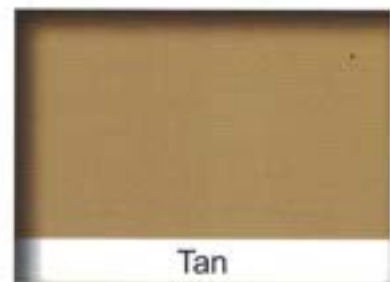

# ROBIN BUILDINGS COLOR CHART

Our siding, roof and trim selections are available in a variety of great colors!  
Robin uses only premium Valspar™ and Sherwin Williams™ paints.

## R\*LAP Buildings

Siding: Standard in White, Light Stone, Tan, Ash Gray, Clay and Charcoal; or, upgrade to any color shown.

Trim: Standard in any color shown.

Roofing: Standard in Galvalume silver color, see examples on our website; or, upgrade to any color shown.

## Gambrel Barn Roofing

Available standard in Galvalume silver color, but available in any color shown.

*Colors shown are approximate; actual color samples are available!*

**WE BUILD ROOM FOR YOUR IMAGINATION.**  
RobinBuildings.com | Lyons, GA